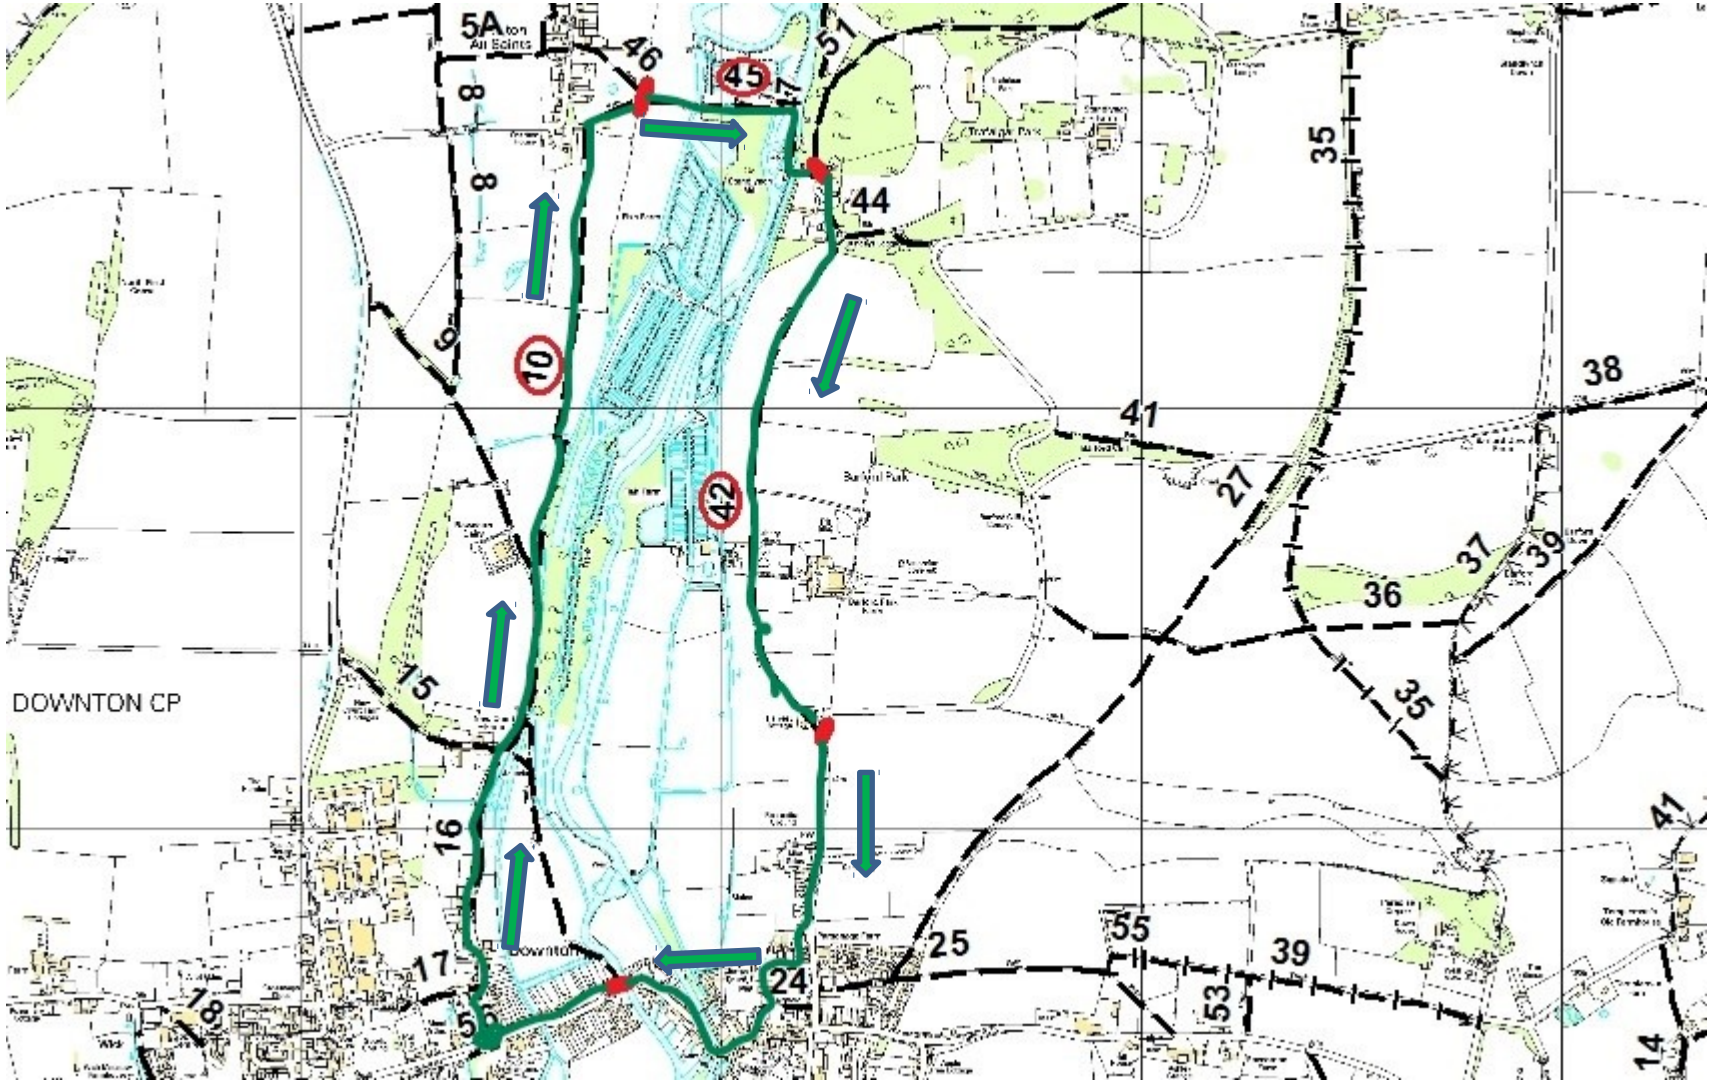

Downton Circular Walk from Market Cross over the Weirs and back

Key: **Green route and arrows for suggested walk**